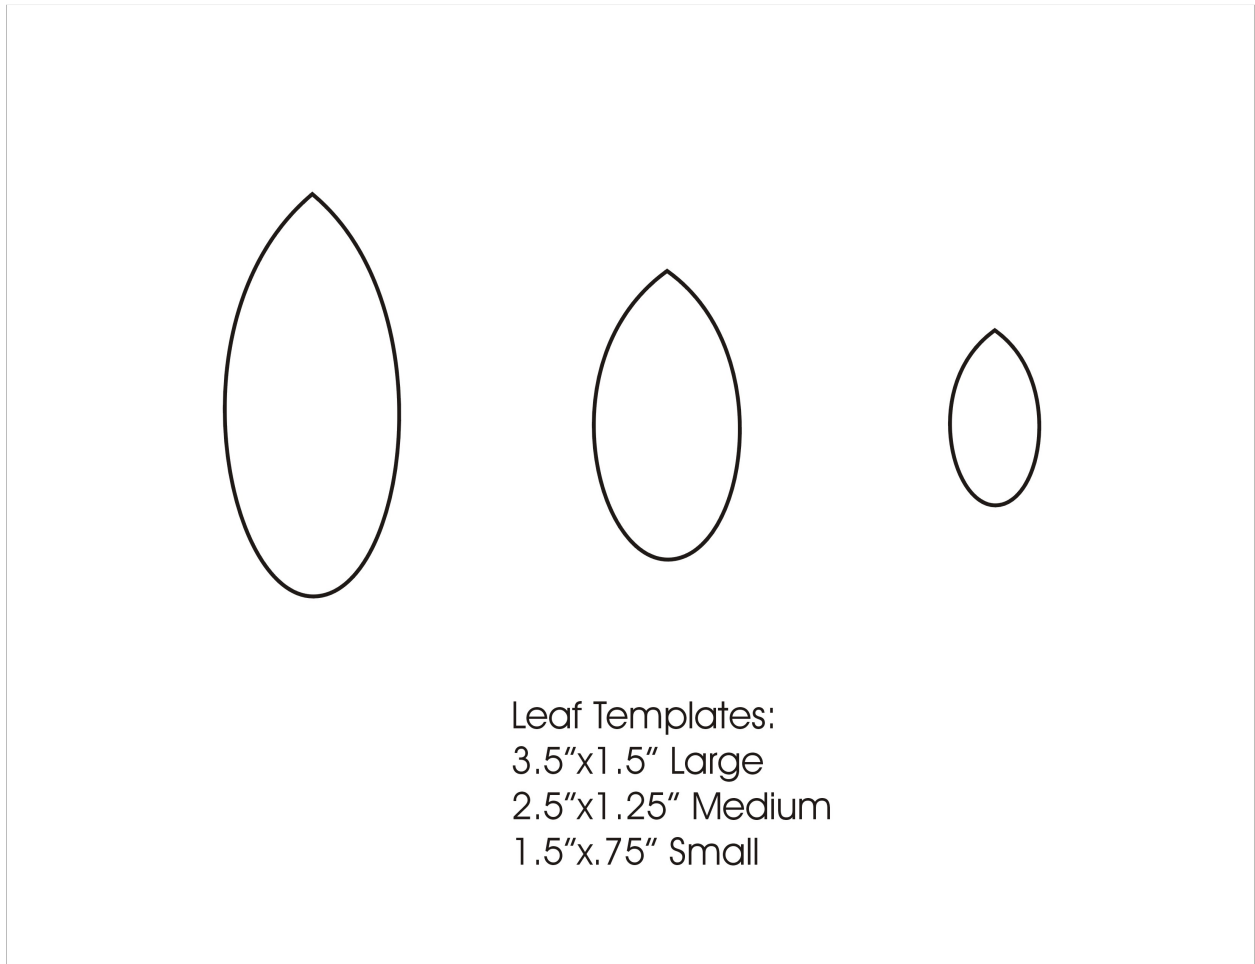

New Image Group Topiary Patterns

Use a scanner or photocopier to scale to size.

Use the leaf patterns for both the Wall Topiary and the Tabletop Topiary.

New Image Group Topiary Patterns

Topiary Flower: 3"